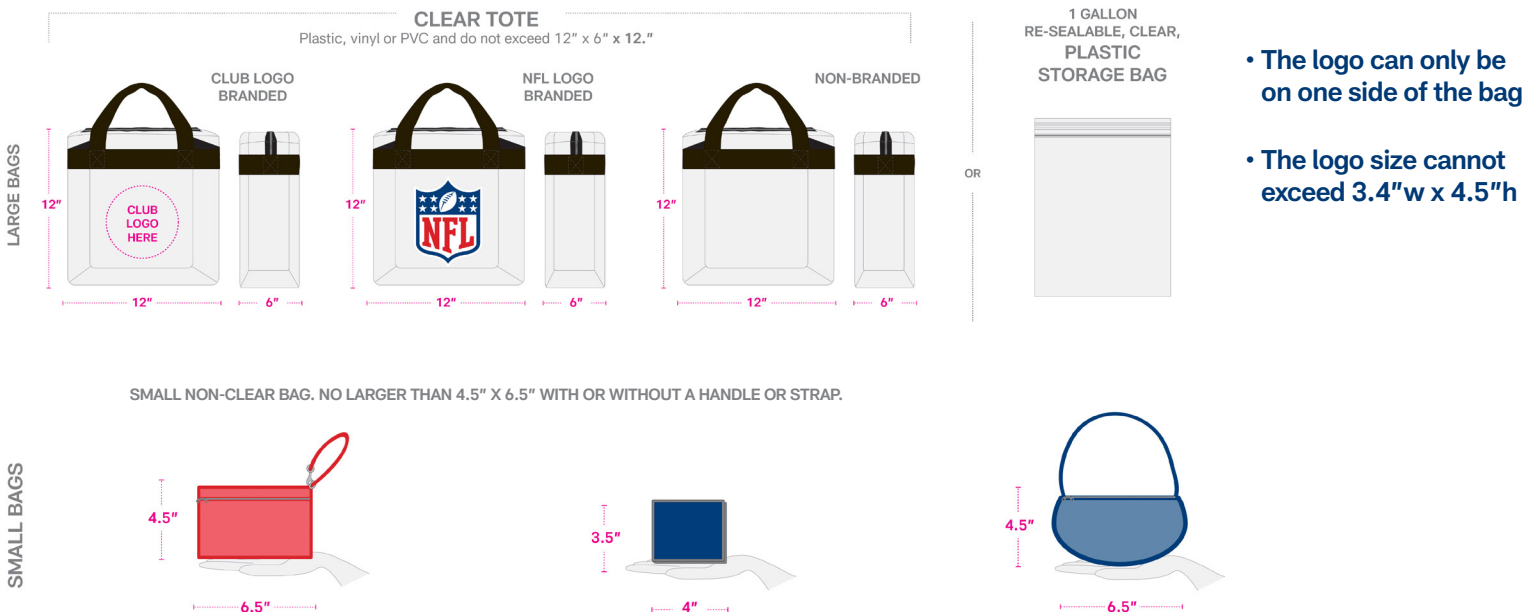

ALL OTHER BAGS THAT DO NOT MEET THE BAG GUIDELINES ABOVE WILL BE PROHIBITED FROM ENTERING AN NFL STADIUM

NFL APPROVED BAGS

For more information about the NFL Clear Bag Policy, visit nfl.com/legal/clear-bag-policy